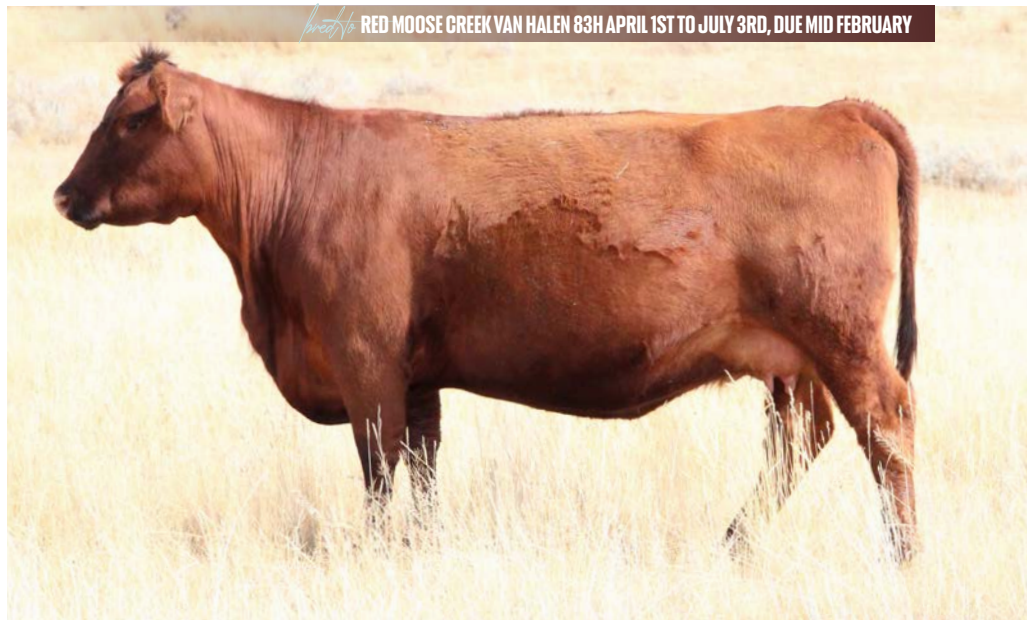

5

An awesome female that traces back to a cow that was one of the high sellers from Howe's in 2016. Her heifer calf that is being offered in the sale as well is a real beauty and will surely catch your attention.

BIRTH WEIGHT 62		CE 6.0	
BW -1.3	WW 43	YW 72	MILK 26

RED BLAKE'S MS ENVIOUS 163J

CAA 222585   DOB 16/02/2021   TATTOO HMG 163J

- RED SIX MILE GRAND SLAM 130Z
- **RED DTA FAMOUS PLAYER 4F**
- RED DIAMOND T LAKME-MUL 08'08

- RED SIX MILE & CO JAGGER 780A
- **RED BLAKE'S MS ENVIOUS 175E**
- RED HOWE MS ENVIOUS 84C

- RED VGW GAME PLAN 816
- RED SIX MILE REBECCA 216X
- RED FINE LINE MULBERRY 26P
- RED DIAMOND LAKME 63'02
- RED VGW GAME PLAN 816
- RED SIX MILE CHETA 702W
- RED HOWE TEMPT 106A
- RED HOWE MS ENVIOUS 82Y

5A

Extremely attractive heifer calf out of Van Halen that mirrors her dam in 163J! In offering some heifer calves we felt it was important to show off the production of our young cows as well for the sale. Tough pair to let go as the Envious cow family has been very productive.

BIRTH WEIGHT 73		CE 5.0	
BW 2.8	WW 46	YW 77	MILK 23